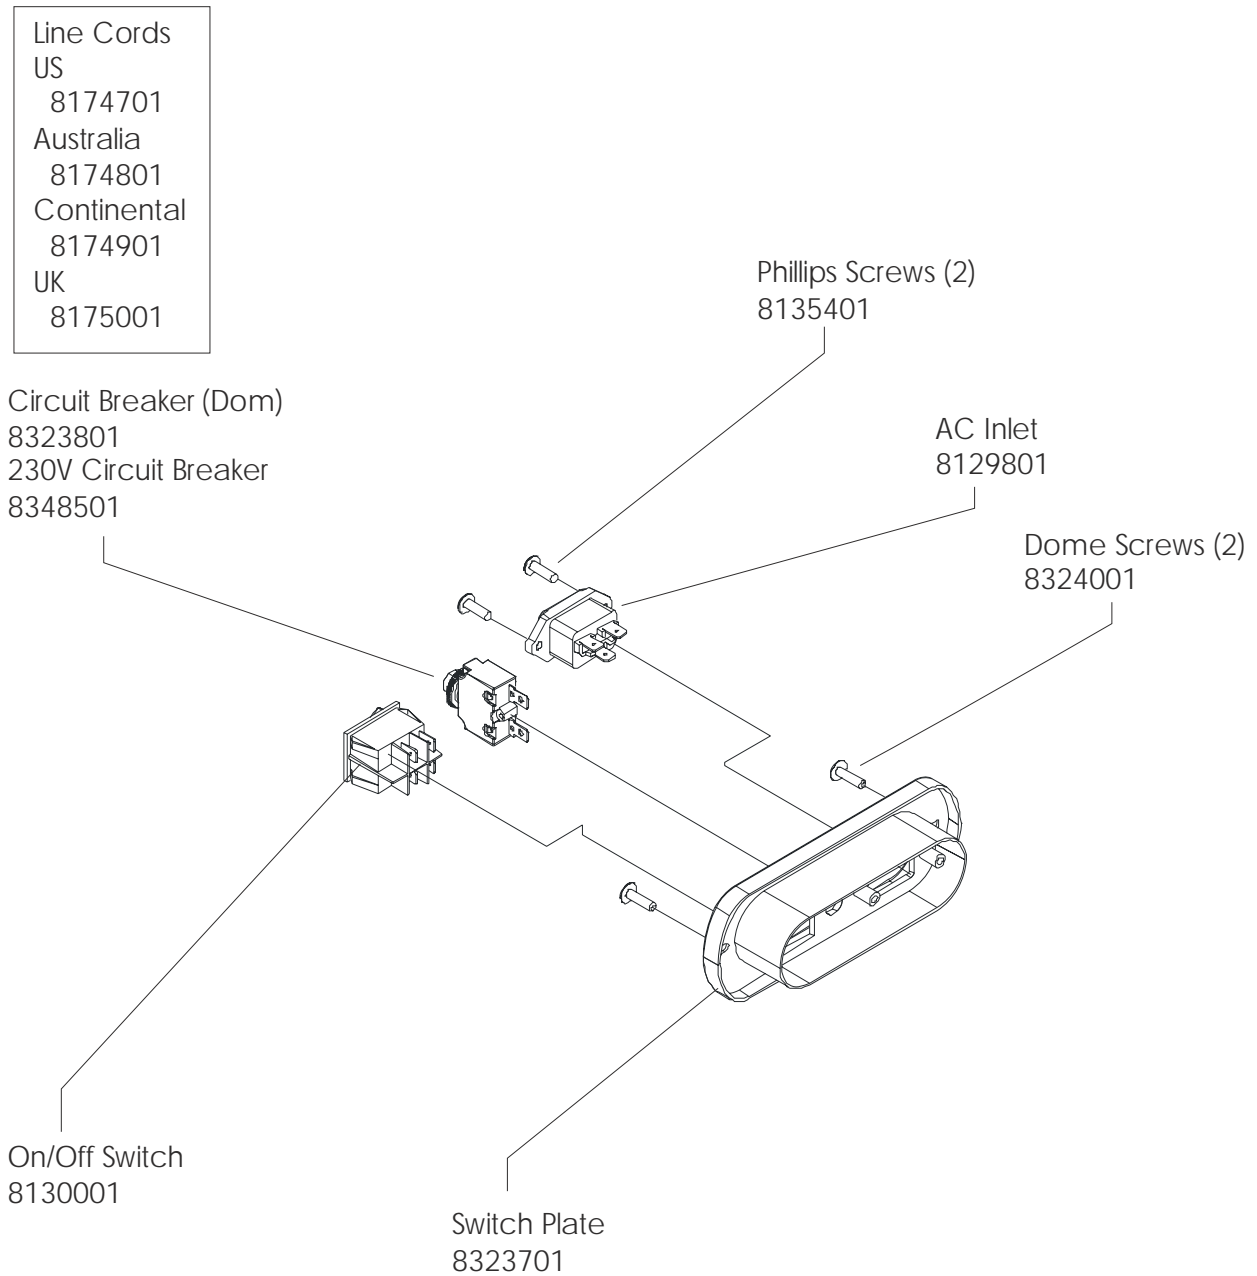

LifeFitness

T3 Consumer Treadmill

Customer Support Services
PARTS MANUAL revised 04 Feb 2011

Console	3
Console Bracket Assembly and Covers	4
Handlebar and Horizontal Bar	5
Striding Belt, Deck, and Rollers.....	6
Motor Cover, Extrusions, and End Caps	7
Uprights	8
Drive Motor, Lift Motor, and Motor Controller.....	9
Deck Springs and Side Extrusion Brackets	10
On/Off Switch, Circuit Breaker, Main Cable, and AC Inlet	11
Transport Wheels, Leg Levelers, and Hardware Bag.....	12
Cables and Miscellaneous	13
Wiring Diagram.....	14

Description	Part No.
BASIC TREADMILL CONSOLE ENG/ENG+MET	BAST-000X-0102
BASIC TREADMILL CONSOLE GER/MET	BAST-020X-0102
ADVANCED TREADMILL CONSOLE ENG/ENG+MET	ADVT-000X-0102
ADVANCED TREADMILL CONSOLE GER/MET	ADVT-020X-0102
CONSOLE-TO-CONSOLE-BASE-ASSEMBLY BOLT	8134001

T3 Consumer Treadmill
 Console Bracket Assembly and Covers

T3-XXXX-0102
 S/N

NOTE:
If replacing either the running belt or the deck, a bottle of silicone (part #8168601) must be ordered.

T3 Consumer Treadmill
 Drive Motor, Lift Motor, and Motor Controller

T3-XXXX-0102
 S/N

Description	Part No.
User/Assy. Manual (English)	8288401
User/Assy. Manual (Ger/Met)	8288501
Hardware Bag Assembly	8292101
Touchup Paint	8186301
CABLE; MOTOR-CONTROL, UPRIGHT, T3	8336201
CABLE, UPRIGHT	8174301
CABLE, CONSOLE, UPRIGHT	8174201
CABLE1, CONSOLE, INTERCONNECT	8174001
CABLE2, CONSOLE, INTERCONNECT	8174101
WIRE, CONTACT HR CONNECT	8344201
WIRE, CONNECT	8344301